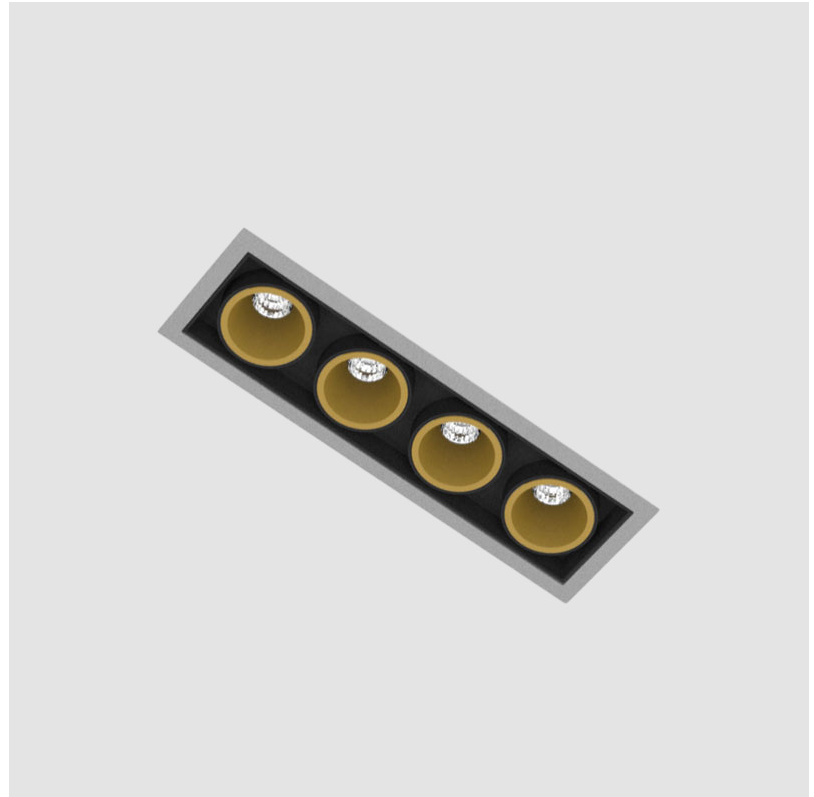

GENERAL

Series: Magiq
Subseries: Magiq 4 Cell Korona
Partner: Prolicht
Division: Architectural
Installation: Recessed
Product Type: Downlight
Mounting Location: Ceiling
Light Distribution: Downlight

PHYSICAL

Aperture Sizes - Downlights: 1"
Shape: Rectangle
Length (mm): 145
Length (in): 5 11/16
Width (mm): 45
Width (in): 1 3/4
Height (mm): 64
Height (in): 2 1/2
Ceiling Thickness (mm): 5 - 30
Min. Recessing Depth (mm): 100
Min. Recessing Depth (in): 3 15/16
Fixture Finish: SSR / BKV / CWI / CRY / HAB / UFT / ITA / RUA / FTG / MYG / LOD / PUS / FRO / FUP / KIA / POP / BLS / SPG / MEY / GOH / CHC / COM / ABZ / JAG / OBR / MOS / ROR
Holder Finish: WHI / BLK
Fixture Material: Aluminum Die Cast
Cut-out Measurements: 138mm / 5 7/16" x 38mm / 1 1/2"

ELECTRICAL

Lamp Type: LED (Zhaga Standard)
Input Wattage (W): 14.3
Total Output Wattage (W): 13.3
Dimming: Tri-Mode (Non-Dimming and Phase Dimming (120Vac only) and 0-10V Dimming)
Driver Included: No
Driver Location: Remote
Driver Type: Constant Current - Universal
Driver Class: Class 2
Input Voltage (V): 120 - 277
Constant Current (MA): 1050

LED

Number of LEDs: 4
Color Temperature (°K): 2700 / 3000 / 3500 / 4000
Max. Delivered Lumen (lm): Max 880
Nominal Lumen (lm): 880 / 950 / 970 / 990
CRI: >90 CRI
Lamp Life (hrs): 50000

OPTICAL

Reflector: 8 / 14 / 34

RATINGS AND CERTIFICATIONS

Certified By: CSA Certified to UL and CSA Standards
IP rating: IP20