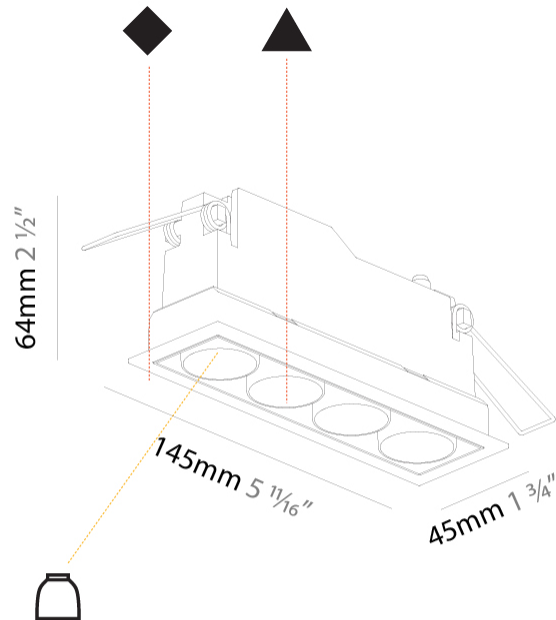

GENERAL

Series: Magiq
Subseries: Magiq 4 Cell Korona
Partner: Prolicht
Division: Architectural
Installation: Recessed
Product Type: Downlight
Mounting Location: Ceiling
Light Distribution: Downlight

PHYSICAL

Aperture Sizes - Downlights: 1"
Shape: Rectangle
Length (mm): 145
Length (in): 5 11/16
Width (mm): 45
Width (in): 1 3/4
Height (mm): 64
Height (in): 2 1/2
Ceiling Thickness (mm): 5 - 30
Min. Recessing Depth (mm): 100
Min. Recessing Depth (in): 3 15/16
Fixture Finish: SSR / BKV / CWI / CRY / HAB / UFT / ITA / RUA / FTG / MYG / LOD / PUS / FRO / FUP / KIA / POP / BLS / SPG / MEY / GOH / CHC / COM / ABZ / JAG / OBR / MOS / ROR
Holder Finish: WHI / BLK
Fixture Material: Aluminum Die Cast
Cut-out Measurements: 138mm / 5 7/16" x 38mm / 1 1/2"

ELECTRICAL

Lamp Type: LED (Zhaga Standard)
Input Wattage (W): 14.3
Total Output Wattage (W): 13.3
Dimming: Tri-Mode (Non-Dimming and Phase Dimming (120Vac only) and 0-10V Dimming)
Driver Included: No
Driver Location: Remote
Driver Type: Constant Current - Universal
Driver Class: Class 2
Input Voltage (V): 120 - 277
Constant Current (MA): 1050

LED

Number of LEDs: 4
Color Temperature (°K): 2700 / 3000 / 3500 / 4000
Max. Delivered Lumen (lm): Max 880
Nominal Lumen (lm): 880 / 950 / 970 / 990
CRI: >90 CRI
Lamp Life (hrs): 50000

OPTICAL

Reflector: 8 / 14 / 34

RATINGS AND CERTIFICATIONS

Certified By: CSA Certified to UL and CSA Standards
IP rating: IP20